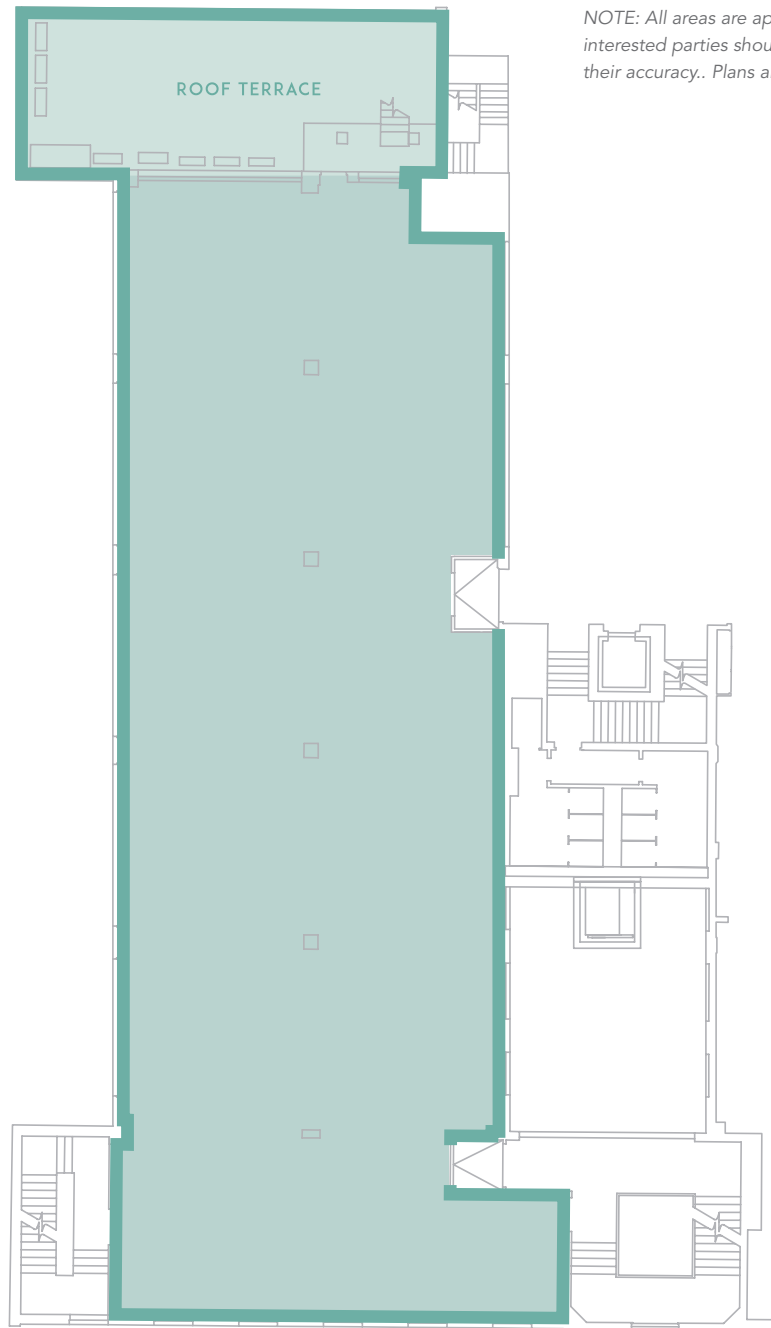

First Floor North wing:

4,674 sq ft | 430.2 sq m

NOTE: All areas are approximate and all interested parties should satisfy themselves as their accuracy.. Plans are not to scale.

□ □ □ □ □ □
SIMON GARFIELD
COMMERCIAL PROPERTY CONSULTANT
TEL: +44 (0)20 7183 0414
WWW.SIMONGARFIELD.NET